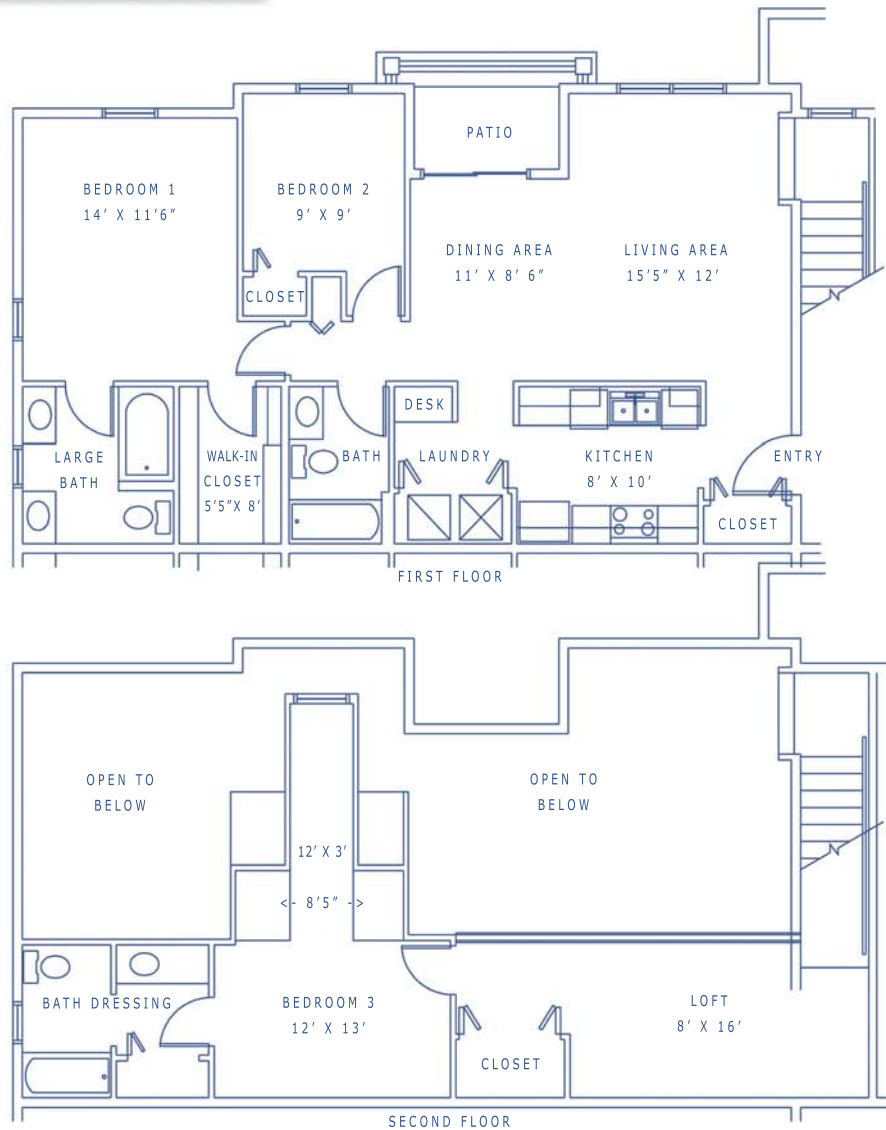

# Exeter Three Bedroom Garden Loft

Located in Lititz, Pennsylvania, this newly constructed neighborhood has been designed to embrace the cultural, historical and pastoral offerings of this charming Lancaster County town. Within the property, residents enjoy access to a community center, swimming pool and fitness center. This three-bedroom home offers a fabulous open floor plan with a loft overlooking the living and dining area, and laundry near to the kitchen.