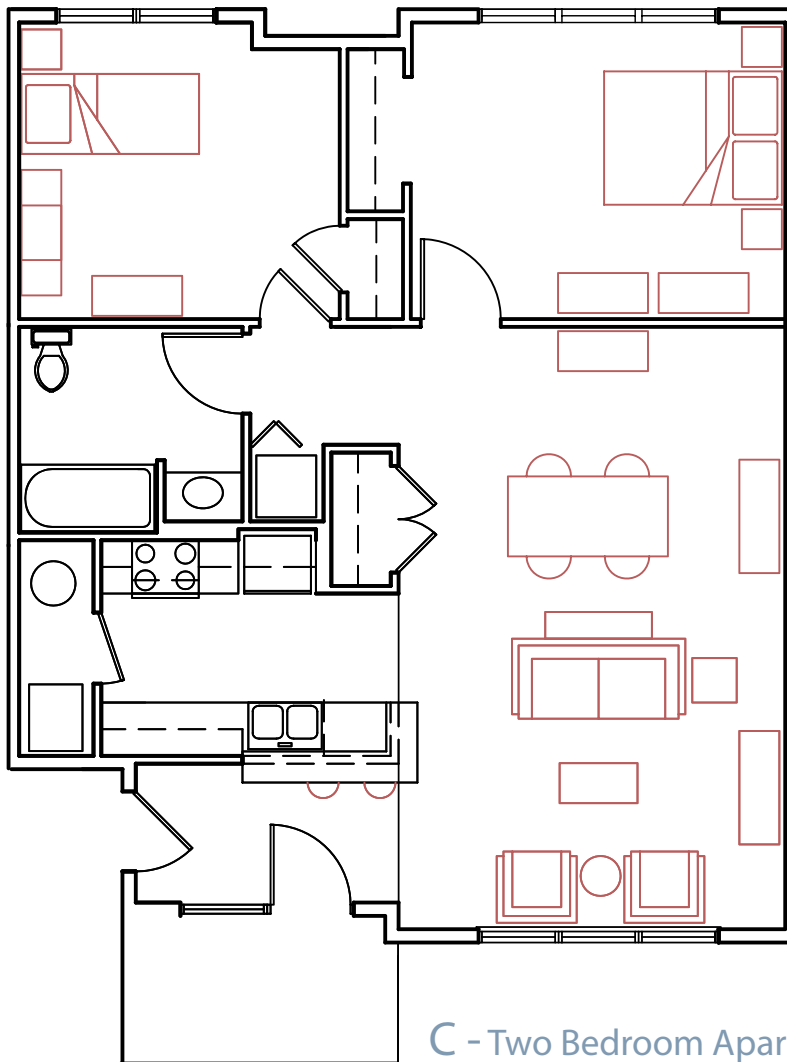

C - Two Bedroom Apartment Home

1,249 Square Feet

600 Creekside Lane, Lititz, PA 17543 | phone: (717) 626-7368
web: www.newportcommons.com | email: info@newportcommons.com