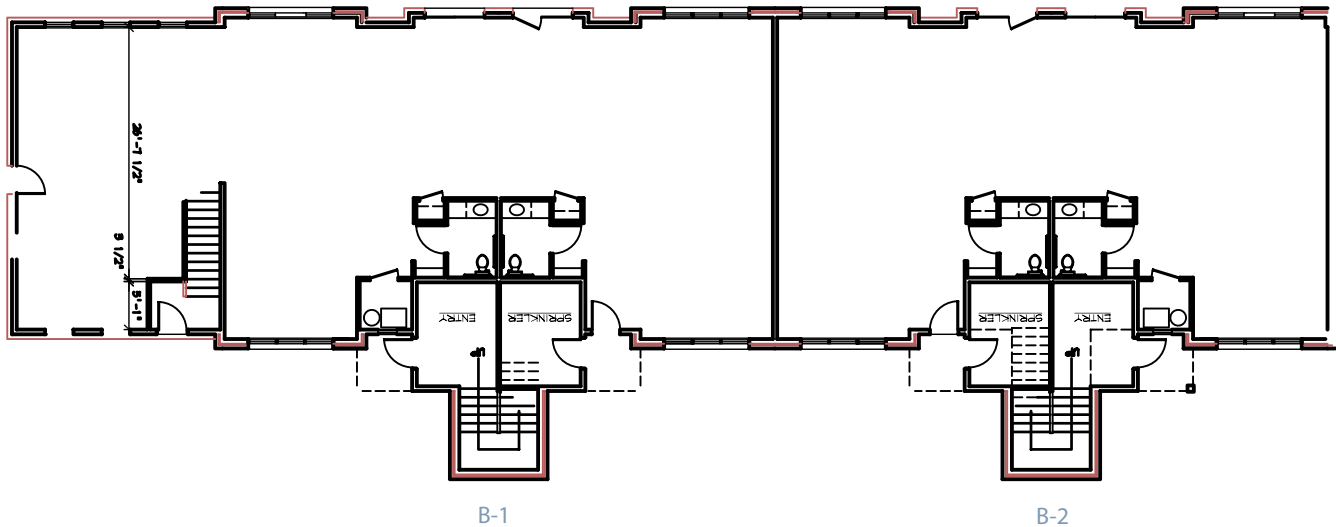

# Newport Live/Work

Commercial and Residential Spaces

*Located in Lititz, Pennsylvania,* Newport Square's Live/Work Community offers a vibrant combination of residential and commercial spaces. These modern, environmentally-sensitive rental units are available for lease either as a combined home/workplace or separately as residential spaces or business spaces.