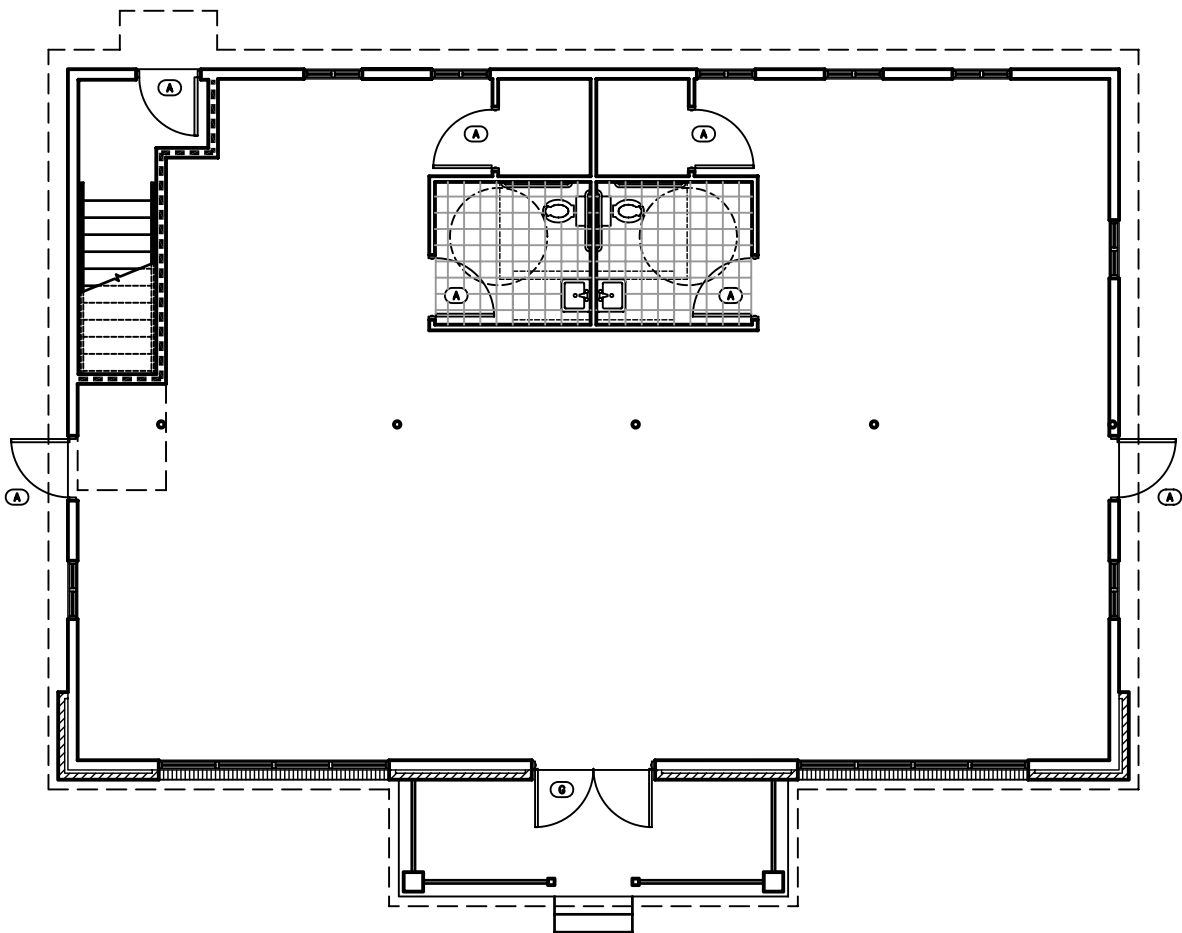

Newport Live/Work

Commercial and Residential Spaces

Located in Lititz, Pennsylvania, Newport Square's Live/Work Community offers a vibrant combination of residential and commercial spaces. These modern, environmentally-sensitive rental units are available for lease either as a combined home/workplace or separately as residential spaces or business spaces.