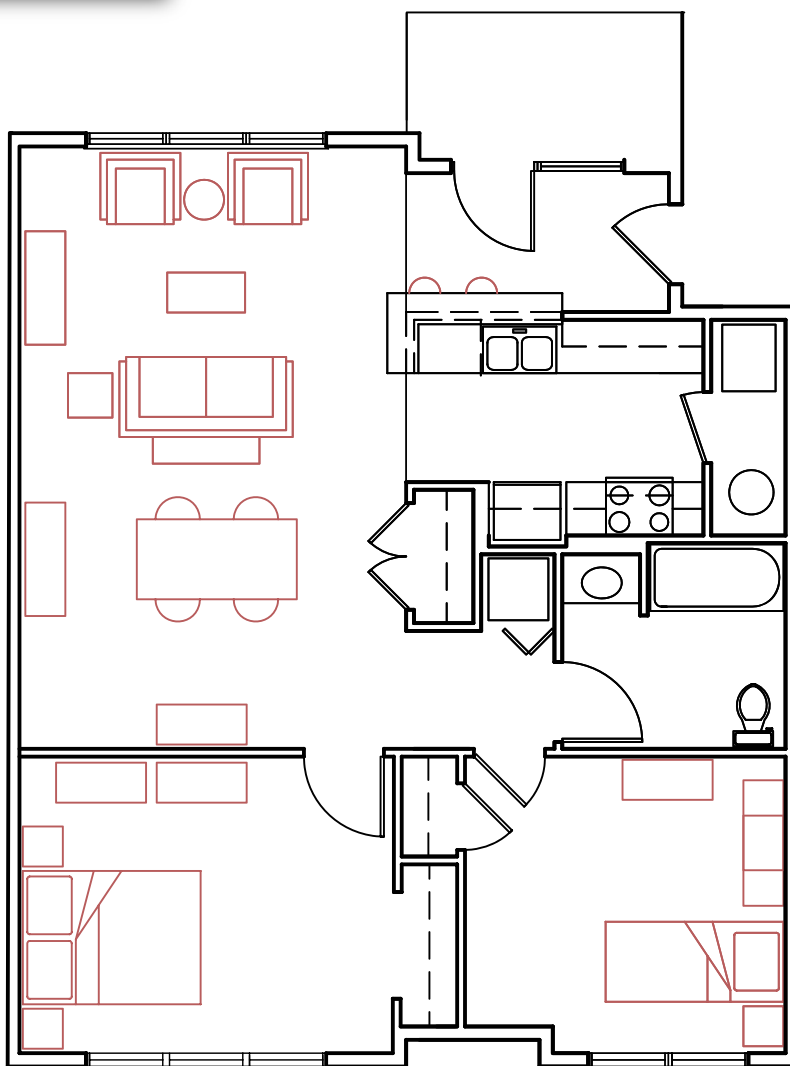

Newport Live/Work

Commercial and Residential Spaces

Located in Lititz, Pennsylvania, Newport Square's Live/Work Community offers a vibrant combination of residential and commercial spaces. These modern, environmentally-sensitive rental units are available for lease either as a combined home/workplace or separately as residential spaces or business spaces.

A - Two Bedroom Apartment Home

986 Square Feet

600 Creekside Lane, Lititz, PA 17543 | phone: (717) 626-7368
web: www.newportcommons.com | email: info@newportcommons.com